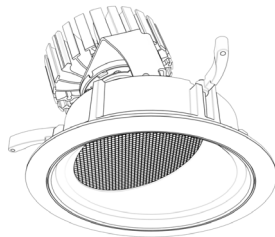

Accessories

Diffusing Lens

Honeycomb Mesh

Installation

- For new and retrofit installations
- Simple connection between fixture and driver via quick connect
- 18° tilt angle

Construction / Finish

- Satin powder coated finish
- Custom finishes are available
- Cast Aluminum Trim
- Made in Canada