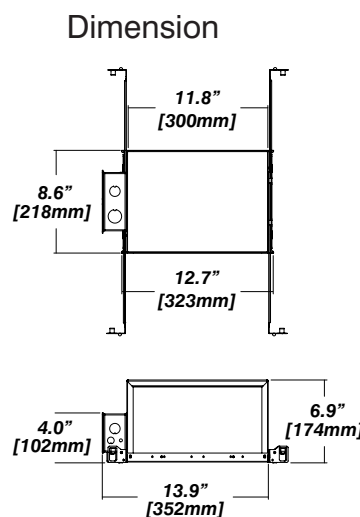

Dimension

Included

Unless specified otherwise, this is provided as standard

- Bar hanger** • Length: from 14-3/16" to 26"
- Driver with enclosure** • Galvanized steel enclosure

* driver can be installed either:

(A) laying on top of ceiling. (B) mounted to the bar hanger and fixed to the ceiling. (C) remote from the fixture, with the bar hanger still used if desired to secure the fixture

New Construction - 915

Dimension

Included

- Plaster Frame** • Galvanized steel construction with cut-out to
- Bar hanger** • Length: from 14-3/16" to 26"
- Outlet Box** • Outlet Box Included

IC Housing - 920

Dimension

Included

- IC Housing** • Galvanized steel construction
- Airtight
- Includes gasketed junction box
- Plaster Frame** • Galvanized steel construction
- Bar hanger** • Length: from 14-3/16" to 26"