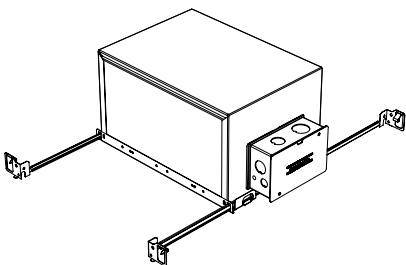

Dimension

Included

Unless specified otherwise, this is provided as standard

- Bar hanger** • Length: from 14-3/16" to 26"
- Driver with enclosure** • Galvanized steel enclosure

* driver can be installed either:

(A) laying on top of ceiling. (B) mounted to the bar hanger and fixed to the ceiling. (C) remote from the fixture, with the bar hanger still used if desired to secure the fixture

New Construction - 915

Dimension

Included

- Plaster Frame** • Galvanized steel construction with cut-out to
- Bar hanger** • Length: from 14-3/16" to 26"
- Outlet Box** • Outlet Box Included

IC Housing - 920

Dimension

Included

- IC Housing** • Galvanized steel construction
- Airtight
- Includes gasketed junction box
- Plaster Frame** • Galvanized steel construction
- Bar hanger** • Length: from 14-3/16" to 26"