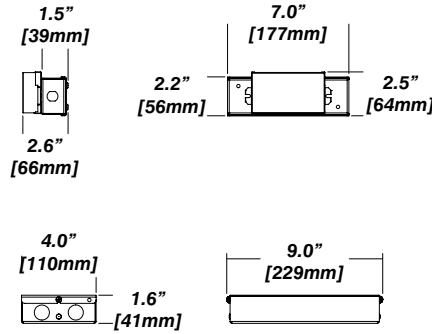

Dimension

Included

Unless specified otherwise, this is provided as standard

- Bar hanger** • Length: from 14-3/16" to 26"
- Driver with enclosure** • Galvanized steel enclosure

* driver can be installed either: