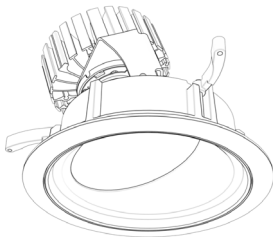

Accessories

Diffusing Lens

Honeycomb Mesh

Installation

- For new and retrofit installations
- Simple connection between fixture and driver via quick connect
- 18° tilt angle

Construction / Finish

- Satin powder coated finish
- Custom finishes are available
- Cast Aluminum Trim
- Made in Canada