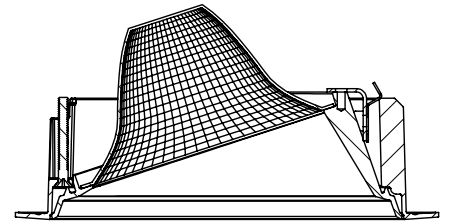

Reflector

Faceted Reflector