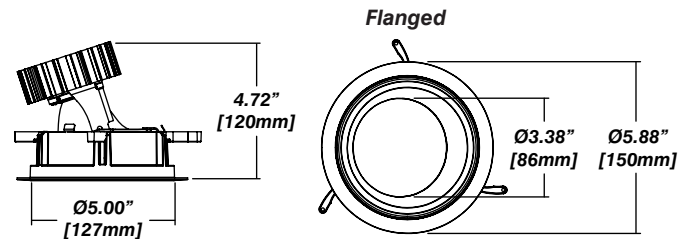

Accessories

Diffusing Lens

Honeycomb Mesh

Installation

- For new and retrofit installations
- Simple connection between fixture and driver via quick connect
- 18° tilt angle

Construction / Finish

- Satin powder coated finish
- Custom finishes are available
- Cast Aluminum Trim
- Made in Canada

Dimension

Included

Unless specified otherwise, this is provided as standard

- Bar hanger** • Length: from 14-3/16" to 26"
- Driver with enclosure** • Galvanized steel enclosure

* driver can be installed either: