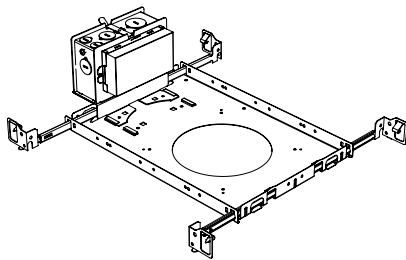

Dimension

Included

Unless specified otherwise, this is provided as standard

- Bar hanger** • Length: from 14-3/16" to 26"
- Driver with enclosure** • Galvanized steel enclosure

* driver can be installed either:

(A) laying on top of ceiling. (B) mounted to the bar hanger and fixed to the ceiling. (C) remote from the fixture, with the bar hanger still used if desired to secure the fixture

New Construction - 915

Dimension

Included

- Plaster Frame** • Galvanized steel construction with cut-out to
- Bar hanger** • Length: from 14-3/16" to 26"
- Outlet Box** • Outlet Box Included

IC Housing - 920

Dimension

Included

- IC Housing** • Galvanized steel construction
- Airtight
- Includes gasketed junction box
- Plaster Frame** • Galvanized steel construction
- Bar hanger** • Length: from 14-3/16" to 26"