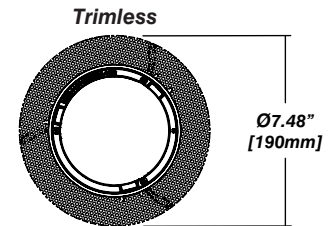

ARTEMIS 3 W

RECESSED WALL WASHING LED DOWNLIGHT

Light Engine

- **Output:** up to 3000lm
- **High Efficacy:** up to 150 lumen/Watt
- **Colour Options (CCT):** 2400K, 2700K, 3000K, 3500K, 4000K or 6500K
- **Colour Consistency:** Range within a 2-MacAdam Ellipse
- **Colour rendering (CRI):** 90 CRI & 50+ R9 Value

Driver

- **Dimming:** 1% dimming standard with 0.1% option
- **Ripple:** Industry leading Low ripple
- **Efficiency:** Power Factor >0.9
  Efficiency over 85%
  Class 2 output for safety
- **Installation:** Small Footprint allows retrofit installations

Accessories

Diffusing Lens

Honeycomb Mesh

Installation

- For new and retrofit installations
- Simple connection between fixture and driver via quick connect
- 18° tilt angle

Construction / Finish

- Satin powder coated finish
- Custom finishes are available
- Cast Aluminum Trim
- Made in Canada

Reflector