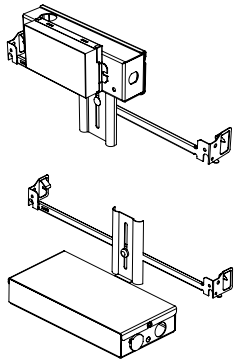

Accessories

Diffusing Lens

Honeycomb Mesh

Installation

- For new and retrofit installations
- Simple connection between fixture and driver via quick connect
- 18° tilt angle

Construction / Finish

- Satin powder coated finish
- Custom finishes are available
- Cast Aluminum Trim
- Made in Canada

Dimension

Included

Unless specified otherwise, this is provided as standard

- Bar hanger** • Length: from 14-3/16" to 26"
- Driver with enclosure** • Galvanized steel enclosure

* driver can be installed either:

(A) laying on top of ceiling. (B) mounted to the bar hanger and fixed to the ceiling. (C) remote from the fixture, with the bar hanger still used if desired to secure the fixture

New Construction - 915