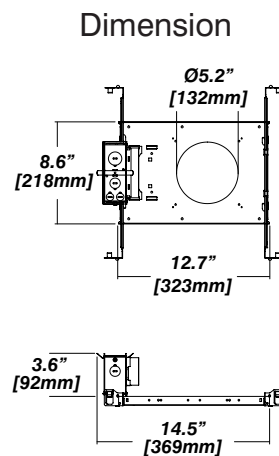

Dimension

Included

Unless specified otherwise, this is provided as standard

- Bar hanger** • Length: from 14-3/16" to 26"
- Driver with enclosure** • Galvanized steel enclosure

* driver can be installed either:

Dimension

Included

- Plaster Frame** • Galvanized steel construction with cut-out to
- Bar hanger** • Length: from 14-3/16" to 26"
- Outlet Box** • Outlet Box Included

IC Housing - 920

Dimension

Included

- IC Housing** • Galvanized steel construction
- Airtight
- Includes gasketed junction box
- Plaster Frame** • Galvanized steel construction
- Bar hanger** • Length: from 14-3/16" to 26"