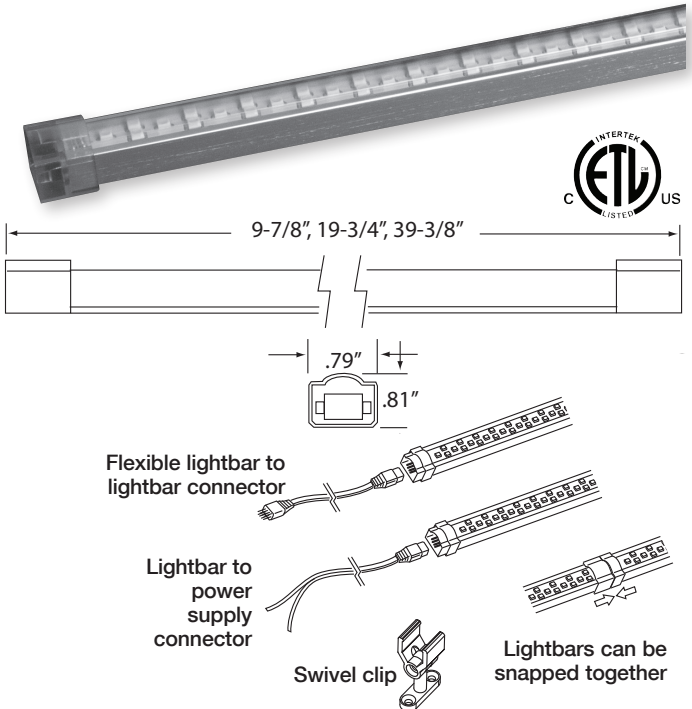

LARC4 DIMMABLE 24VDC ARCHITECTURAL LED LINEAR LIGHTBAR

by **GM Lighting**

Project: _____

Type: _____

Location: _____

Contact Phone: _____

PRODUCT DESCRIPTION

LARC4 24VDC Architectural LED Linear Lightbar is a 9-7/8", 19-3/4" or 39-3/8" brushed aluminum, rigid and unobtrusive (only .81" thickness) dimmable LED Lightbar that utilizes a dense array of strategically placed LEDs. LARC4 can be interconnected in series from one 24VDC power source. Only 0.20 amps per 9-7/8", 0.40 amps per 19-3/4", and 0.80 amps per 39-3/8". 50,000 hour LED life. Designed for cove lighting, commercial and architectural applications.

PRODUCT SPECIFICATIONS

Construction: LARC4 is a uniquely designed, extruded aluminum vessel with clear polycarbonate lensing.

Electrical: LARC4 is rated at only 6.0 watts per foot. Total amps for 9-7/8" is 0.20, for 19-3/4" is 0.40 and 39-3/8" is 0.80 amps.

Flexible Connectors: LARC4-PS-60 lightbar to power supply connector supplied. See chart at lower right for other options.

LED 24VDC POWER SUPPLIES

Catalog No.	Description
LTP24-90	3.75 Amp, 120V Cord & Plug, 90W 1.8 lbs. 5.75"L x 2.375"W x 1.25"H
LTH24-4	Electronic 4 Amp / 100W-120 1.6 lbs. 7"L x 3.875"W x 1.75"H
LTH24-8	Electronic 8 Amp / 200W-120 2.0 lbs. 7.84"L x 3.90"W x 1.97"H
LTHM100-DIM-24	Magnetic Dimmable 4 Amp / 100W-120V/60Hz 3.3 lbs. 6.06"L x 2.59"W x 2.33"H
LTHM200-DIM-24	Magnetic Dimmable 8 Amp / 200W-120V/60Hz 7.0 lbs. 8"L x 4.10"W x 3.10"H

CONNECTORS and ACCESSORIES

Catalog No.	Description
LARC4-BB-6	6" flexible lightbar to lightbar connector
LARC4-BB-24	24" flexible lightbar to lightbar connector
LARC4-BB-36	36" flexible lightbar to lightbar connector
LARC4-BB-60	60" flexible lightbar to lightbar connector
LARC4-PS-60	60" flexible lightbar to power supply connector
LARC4-SB	2-pack swivel clip with 4 stainless steel screws